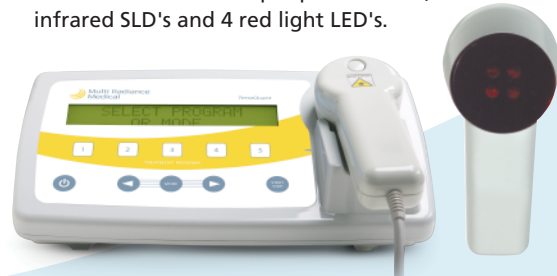

TerraQuant Laser - General Product Line

TerraQuant LS50

The Laser Shower is a must have for the clinician who desires the most technologically advanced equipment. The Laser Shower LS50 emitter has a higher photonic density saturation, shorter treatment times and the ability to treat a broader coverage area with more power.

\$4,595

Acupuncture Probes

(optional)

Designed for TQ S25 Emitter \$249

TerraQuant ELITE

\$5,790

The TerraQuant® Elite package is a powerful and effective bundle. It includes one SE25 emitter and one LS50 emitter (Laser Shower). The Laser Shower has a total of 12 diodes: 4 super pulsed lasers, 4 infrared SLD's and 4 red light LED's.

TQ Solo Portable \$1,995

UP TO 18 HOURS BATTERY LIFE

TQ Solo is FDA cleared pain-relieving battery operating device. This compact portable device gives you the power to relieve both chronic and acute pain. Administering effective light therapy is simple with three preset frequencies and an easy to use pain-relieving guide.

TerraQuant Pro

\$3,495

Comprehensive package with everything you need, right out of the box, to start treating patients. This system includes the SE25 standard emitter. The ability to attach probes to the SE25 makes this emitter extremely versatile. This super pulsed laser system produces 25W of peak laser power.